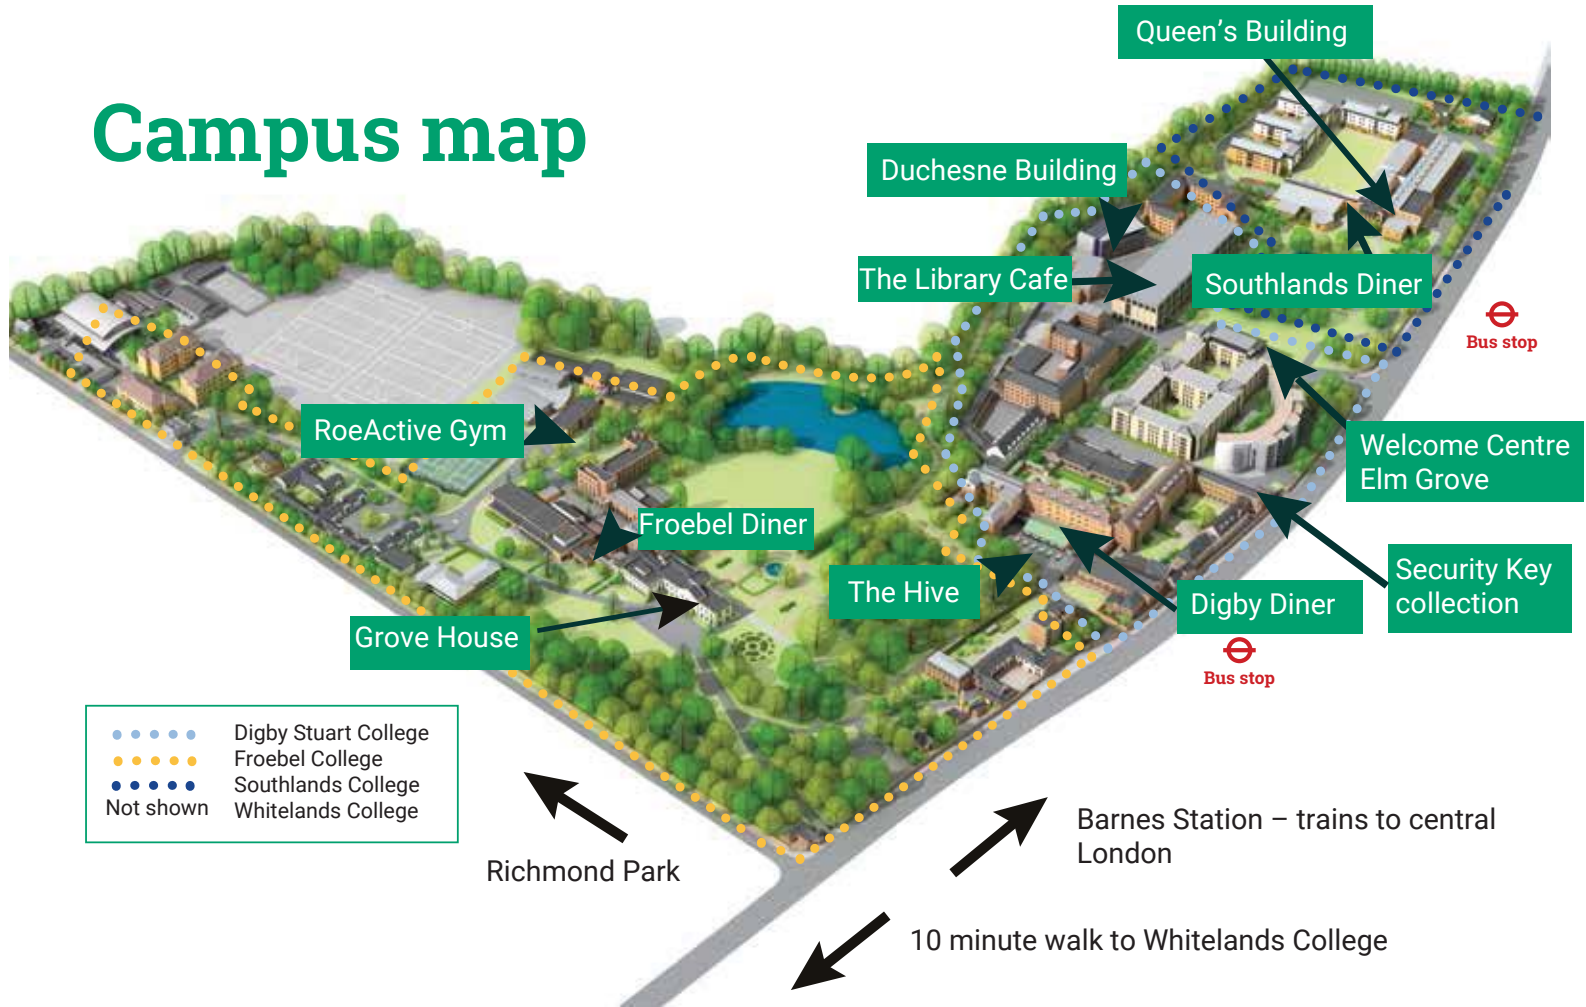

Campus map

- Digby Stuart College
- Froebel College
- Southlands College
- Not shown Whitelands College

Queen's Building

Duchesne Building

The Library Cafe

Southlands Diner

Welcome Centre Elm Grove

Security Key collection

Digby Diner

The Hive

Froebel Diner

Grove House

RoeActive Gym

Bus stop

Bus stop

Richmond Park

Barnes Station – trains to central London

10 minute walk to Whitelands College